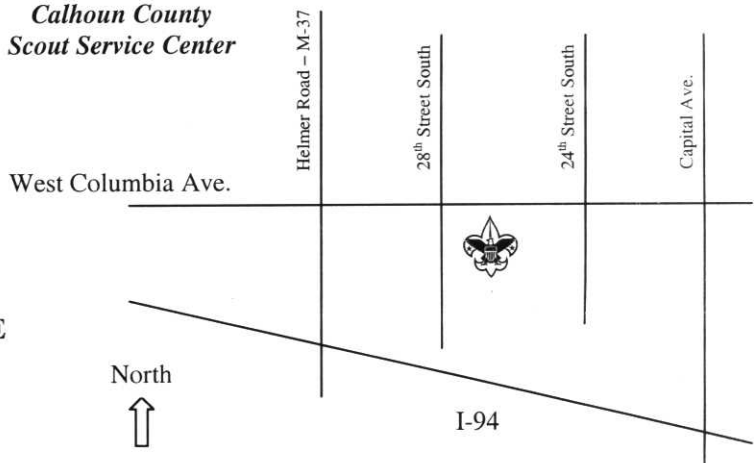

Calhoun County Scout Service Center

UNIFORMS • INSIGNIA • LITERATURE
AWARDS • CRAFTS
CAMPING EQUIPMENT
GIFT CERTIFICATES AND MORE

Master Card • VISA • American Express