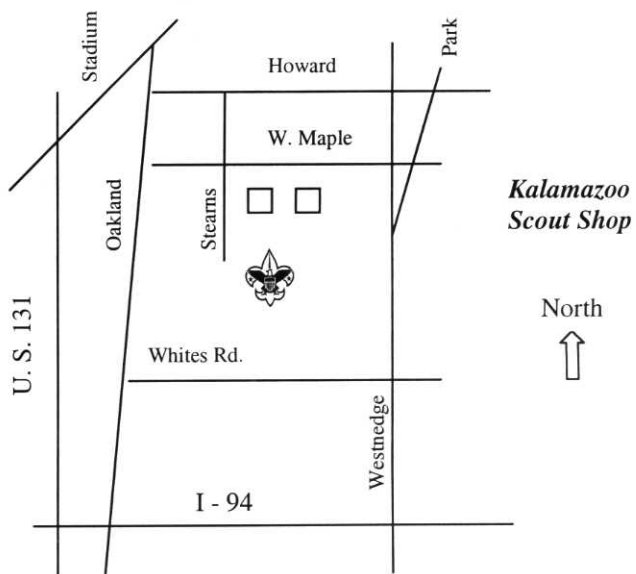

2009 Southwest Michigan Council 2010

Visit our website: www.bsaswmc.org

SCOUT SHOP

Your Complete
One-Stop Scout Shop

Kalamazoo Scout Shop

1035 West Maple St.
Kalamazoo, MI 49008
269-343-3775
800-272-7962

Hours:
Monday-Friday
9:00 a.m.-5:00 p.m.
September 26th - thru October Only
Saturday 9:00 To Noon

Calhoun County Scout Service Center

Promenade Square
1791 West Columbia Ave.
Battle Creek, MI 49015
269-962-8513

Hours: Monday-Friday 12:00 p.m.-6:00 p.m.

Benton Harbor Office
Please call for Assistance
269-927-3133

185 E. Main St., Suite 602
Benton Harbor, MI 49022

Call for times and availability of stock

Calhoun County Scout Service Center

UNIFORMS • INSIGNIA • LITERATURE
AWARDS • CRAFTS
CAMPING EQUIPMENT
GIFT CERTIFICATES AND MORE